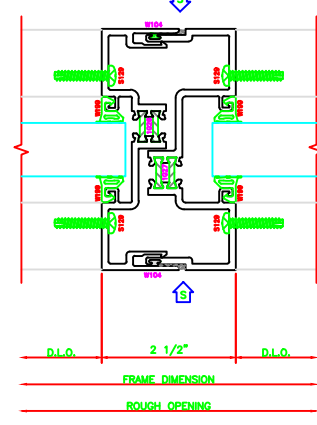

400	JAMB
	403
	SCREW SPLINE

600	VERTICAL
	403
	SCREW SPLINE

601	EXPANSION VERTICAL
	403
	SCREW SPLINE

401	JAMB
	403
	SCREW SPLINE

100	I.G. HEAD
	403
	SCREW SPLINE

500	I.G. HORIZONTAL
	403
	SCREW SPLINE

200	I.G. SILL
	403
	SCREW SPLINE