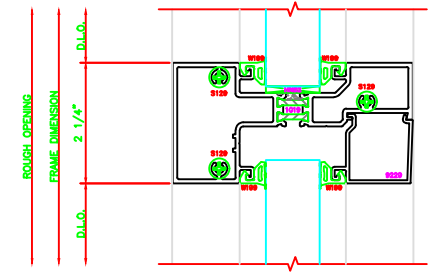

400	JAMB
	403
	SCREW SPLINE

600	VERTICAL
	403
	SCREW SPLINE

601	EXPANSION VERTICAL
	403
	SCREW SPLINE

401	JAMB
	403
	SCREW SPLINE

100	I.G. HEAD
	403
	SCREW SPLINE

500	I.G. HORIZONTAL
	403
	SCREW SPLINE

200	I.G. SILL
	403
	SCREW SPLINE